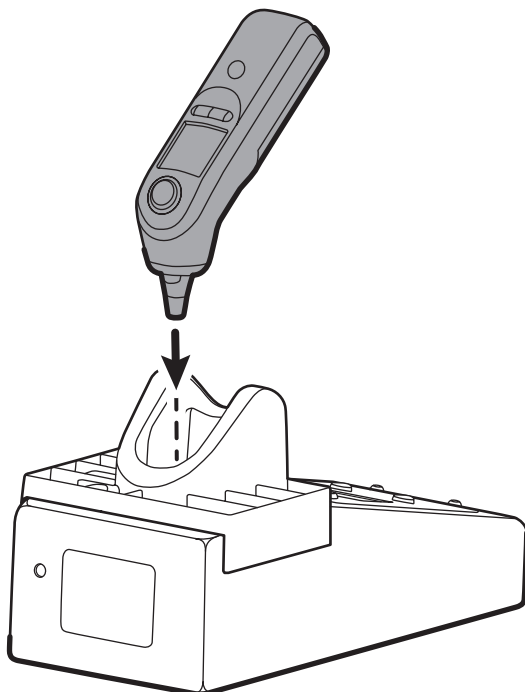

Braun Pro 6000 Calibration Fixture Assembly Instructions

Mat. No. 725237, 80021417 Ver. A
Revision date: 2016-04
© 2016 Welch Allyn, Inc.

Welch Allyn, Inc.
4341 State Street Road
Skaneateles Falls, NY 13153 USA
www.welchallyn.com

Welch Allyn Technical Support
www.welchallyn.com/about/company/locations.htm

1

2

3

4