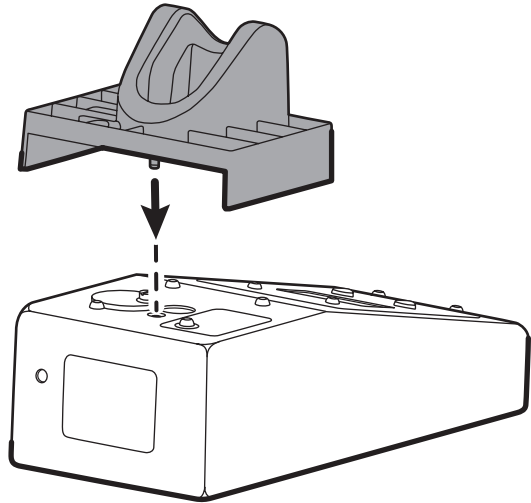

Braun Pro 6000 Calibration Fixture Assembly Instructions

Mat. No. 725237, 80021417 Ver. A
Revision date: 2016-04
© 2016 Welch Allyn, Inc.

Welch Allyn, Inc.
4341 State Street Road
Skaneateles Falls, NY 13153 USA
www.welchallyn.com

Welch Allyn Technical Support
www.welchallyn.com/about/company/locations.htm

1

2

3

4