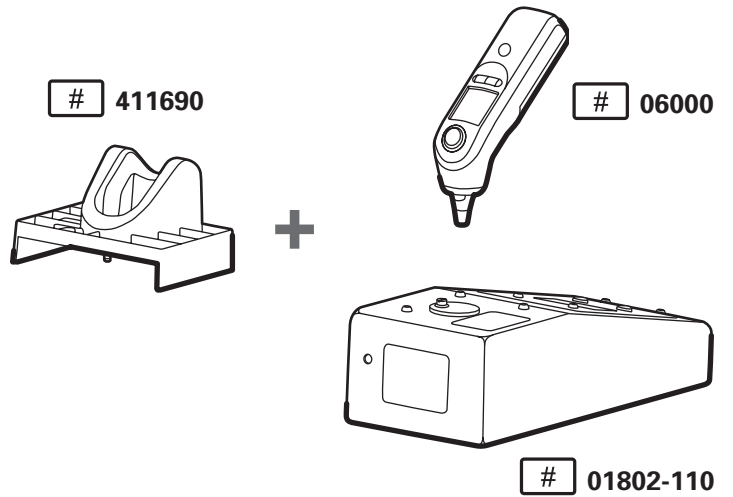

Braun Pro 6000 Calibration Fixture Assembly Instructions

Mat. No. 725237, 80021417 Ver. A
Revision date: 2016-04
© 2016 Welch Allyn, Inc.

Welch Allyn, Inc.
4341 State Street Road
Skaneateles Falls, NY 13153 USA
www.welchallyn.com

Welch Allyn Technical Support
www.welchallyn.com/about/company/locations.htm